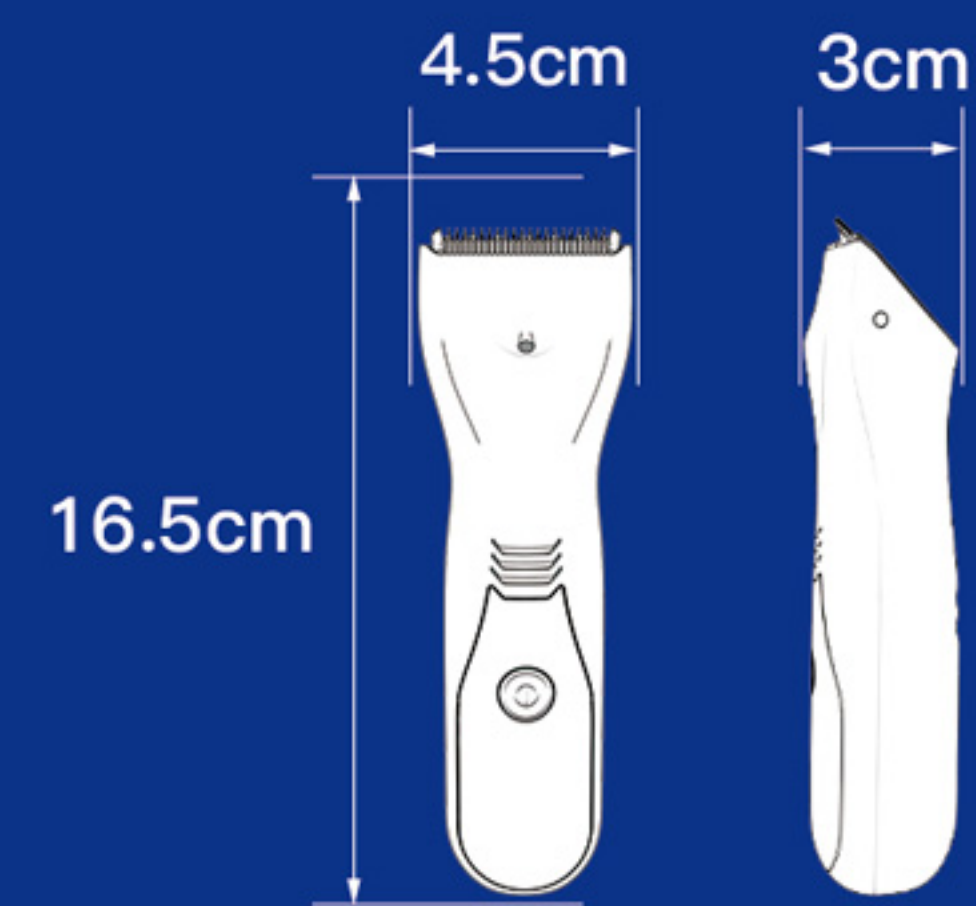

# ALL IN ONE HAIR TRIMMER

- > SHOWER SAFE & WATERPROOF
- > 6000RPM MOTOR
- > NO NICKS, NO CUTS
- > ERGONOMIC DESIGN
- > 60 MINS TRIMMING POWER
- > LED TORCH LIGHT
- > LCD BATTERY CAPACITY INDICATOR

**GMZD101**

## GUIDE COMB Accessories

Adjustable (9/12mm)

## GUIDE COMB Accessories

Adjustable (3/6mm)