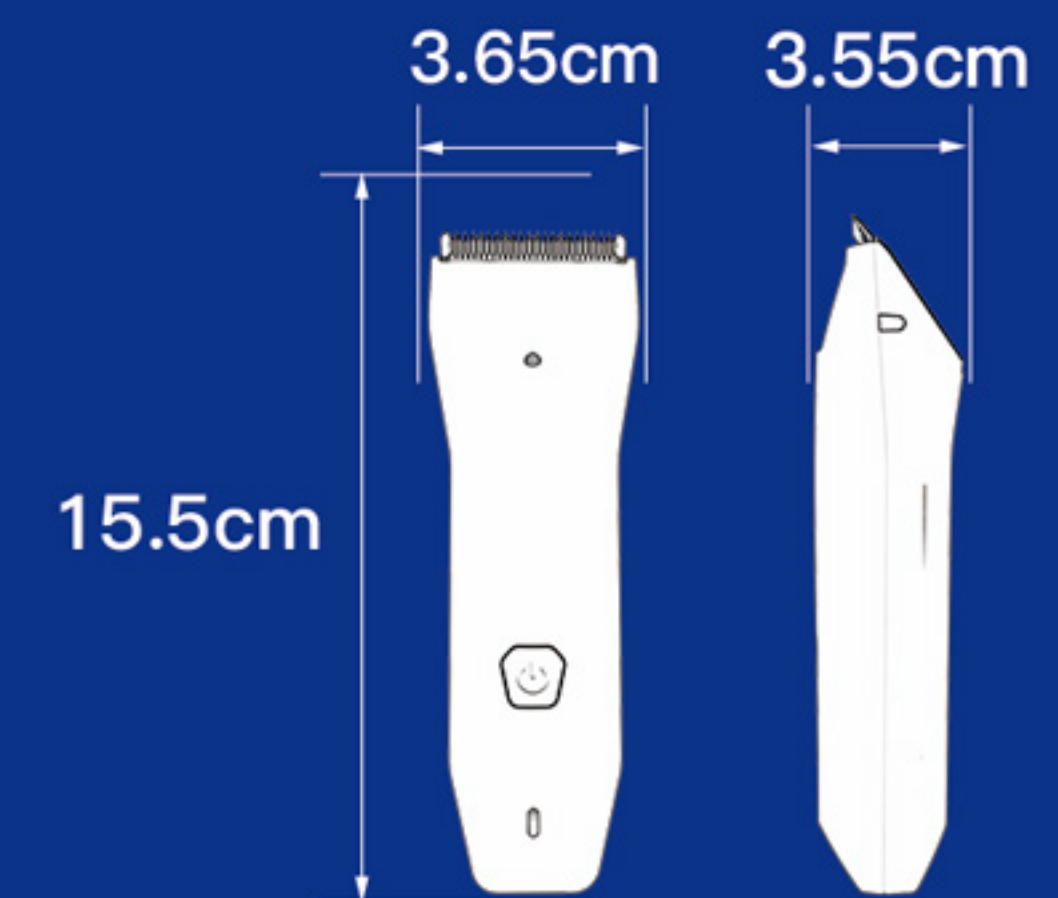

**ALL IN ONE  
HAIR TRIMMER**

- > SHOWER SAFE & WATERPROOF
- > 6000RPM MOTOR
- > NO NICKS, NO CUTS
- > ERGONOMIC DESIGN
- > 90 MINS TRIMMING POWER
- > LED TORCH LIGHT

**GMZD102**

**GUIDE COMB**  
Accessories

Adjustable  
(9/12mm)

**GUIDE COMB**  
Accessories

Adjustable  
(3/6mm)

**CABLE & BRUSH**  
Accessories

USB C Charging  
Cable  
Cleaning Brush

**GUIDE COMB**  
Accessories

1.5mm

**CHARGING BASE**  
Sold Separately

**PACKAGING SPECIFICATIONS**

Product Net Weight	0.12kg
Dock	6*5*4.8cm
Package Size	9.4*9*19.2cm
Package Weight	0.46kg
Units per Carton	32 / Carton
Carton Size	41*40*40cm
Carton Weight	16kg

**RoHS EMC FC**