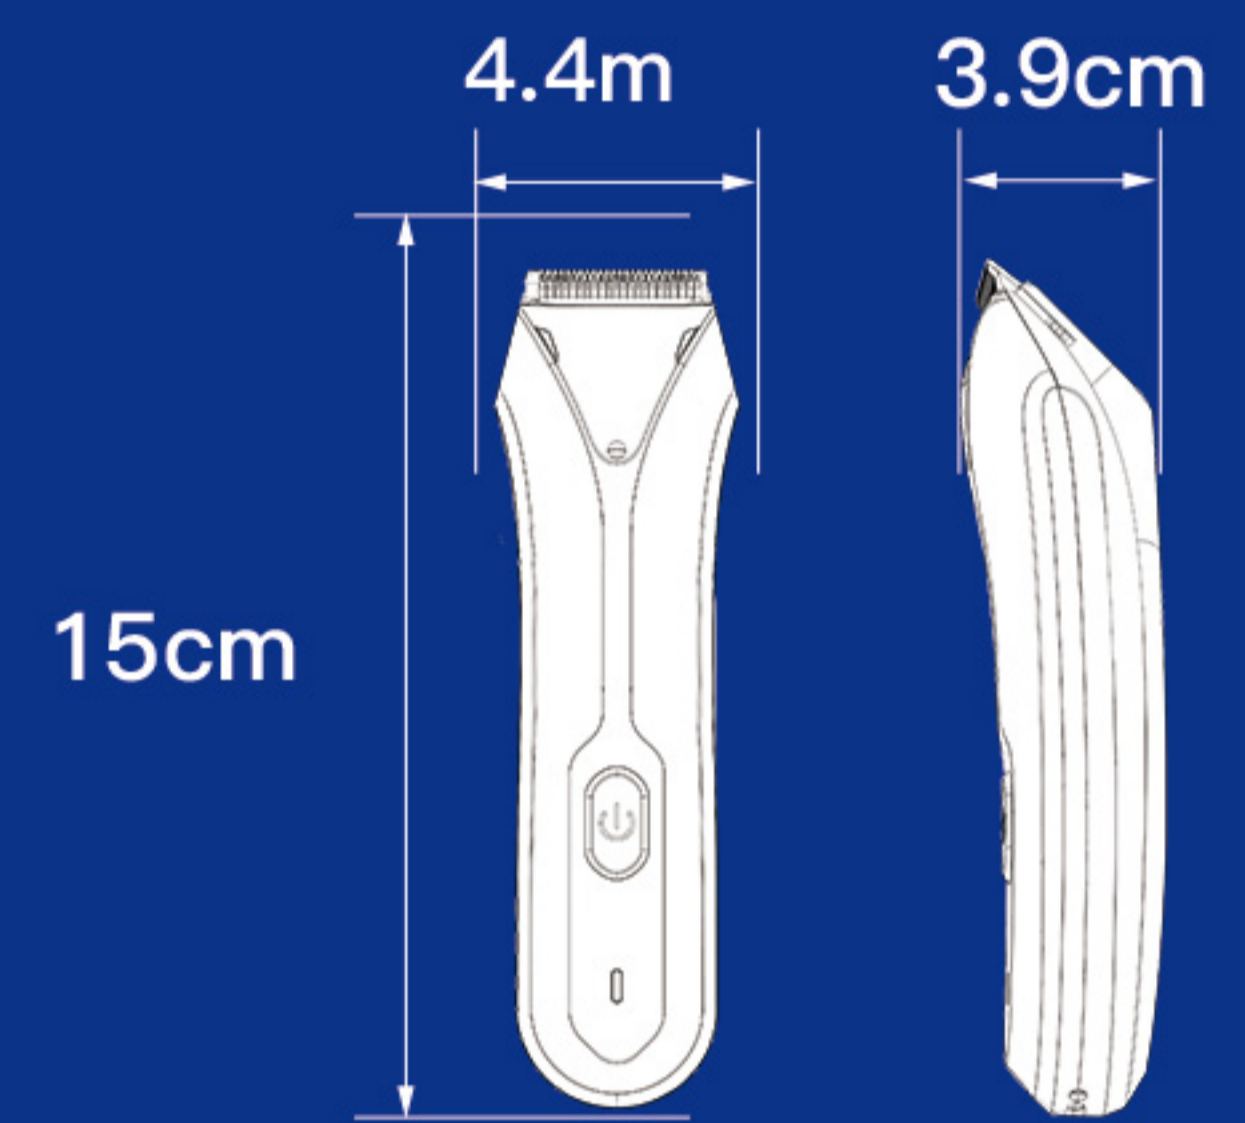

ALL IN ONE HAIR TRIMMER

- > SHOWER SAFE & WATERPROOF
- > 6000RPM MOTOR
- > NO NICKS, NO CUTS
- > ERGONOMIC DESIGN
- > 90 MINS TRIMMING POWER
- > LED TORCH LIGHT

GMZD103

GUIDE COMB Accessories

Adjustable (2/3.5mm)

GUIDE COMB Accessories

Adjustable (6/7.5mm)

CABLE & BRUSH Accessories

USB C Charging Cable
Cleaning Brush

GUIDE COMB Accessories

Adjustable (9/10.5mm)

CHARGING BASE Sold Separately

Charging Base

Product Net Weight	0.16kg
Dock	4.6*5.8*5.2cm
Package Size	9.2*7*17.8cm
Package Weight	0.36kg
Units per Carton	56 / Carton
Carton Size	52*40*38cm
Carton Weight	23kg

RoHS EMC FC

CE UN38.3