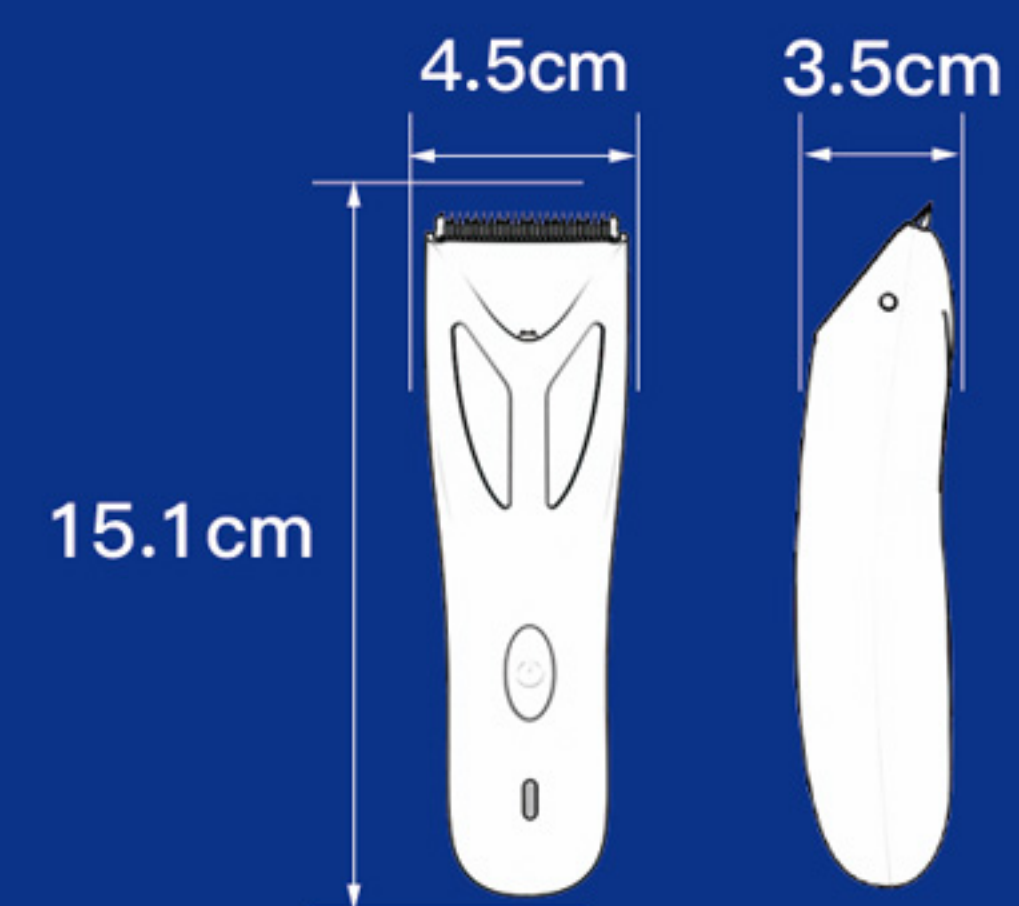

# ALL IN ONE HAIR TRIMMER

- > SHOWER SAFE & WATERPROOF
- > 6000RPM MOTOR
- > NO NICKS, NO CUTS
- > ERGONOMIC DESIGN
- > 90 MINS TRIMMING POWER
- > LED TORCH LIGHT

**GMZD105**

## GUIDE COMB Accessories

Adjustable (9/12mm)

## GUIDE COMB Accessories

Adjustable (3/6mm)