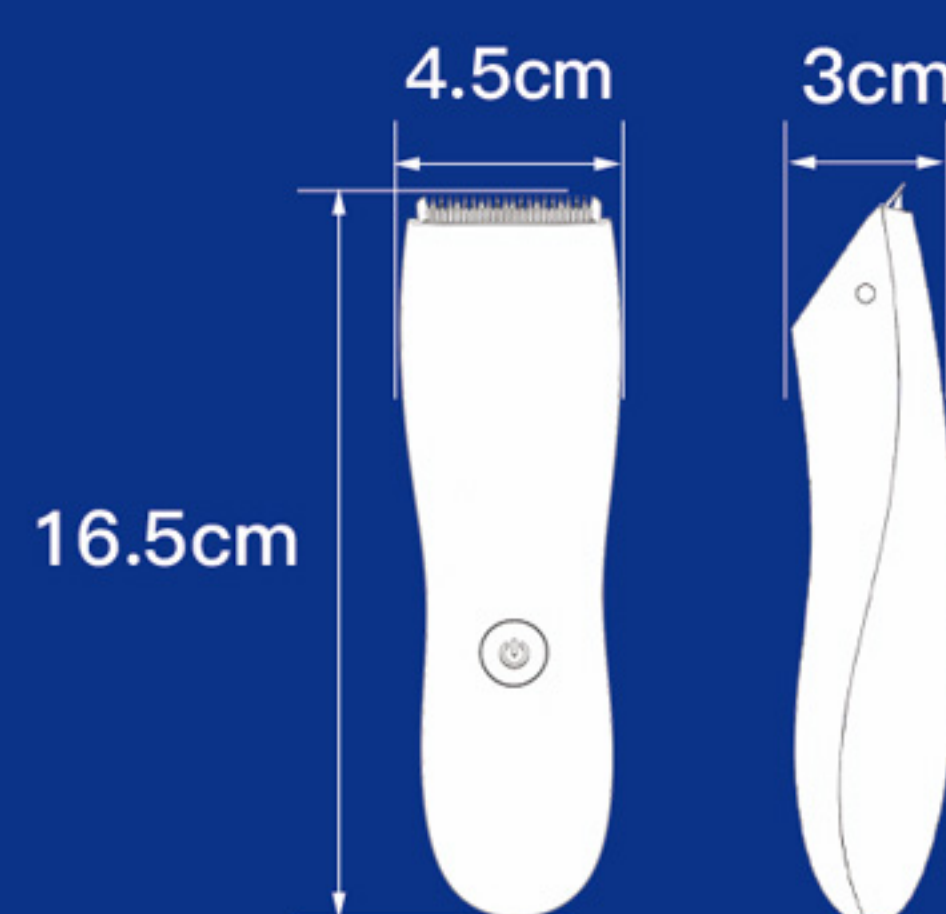

ALL IN ONE HAIR TRIMMER

- > SHOWER SAFE & WATERPROOF
- > 6000RPM MOTOR
- > NO NICKS, NO CUTS
- > ERGONOMIC DESIGN
- > 90 MINS TRIMMING POWER

GMZD106

GUIDE COMB Accessories

Adjustable (9/12mm)

GUIDE COMB Accessories

Adjustable (3/6mm)

CABLE & BRUSH Accessories

USB C Charging Cable
Cleaning Brush

CHARGING BASE Sold Separately

Charging Base

PRODUCT PARAMETERS

Waterproof Grade	IPX6
Operating DB	Less than 50 db
Charging Mode	USB
Rated Voltage	5V
Rated Current	1A
Rated Power	5W
Battery Capacity	800mah Li-ion
Charging Time	2 Hours

PACKAGING SPECIFICATIONS

Product Net Weight	0.13kg
Dock	7.1*6.5*3.5cm
Package Size	9.4*9*19.2cm
Package Weight	0.50kg
Units per Carton	32/Carton
Carton Size	41*40*40cm
Carton Weight	16kg

RoHS EMC FC
CE UN38.3