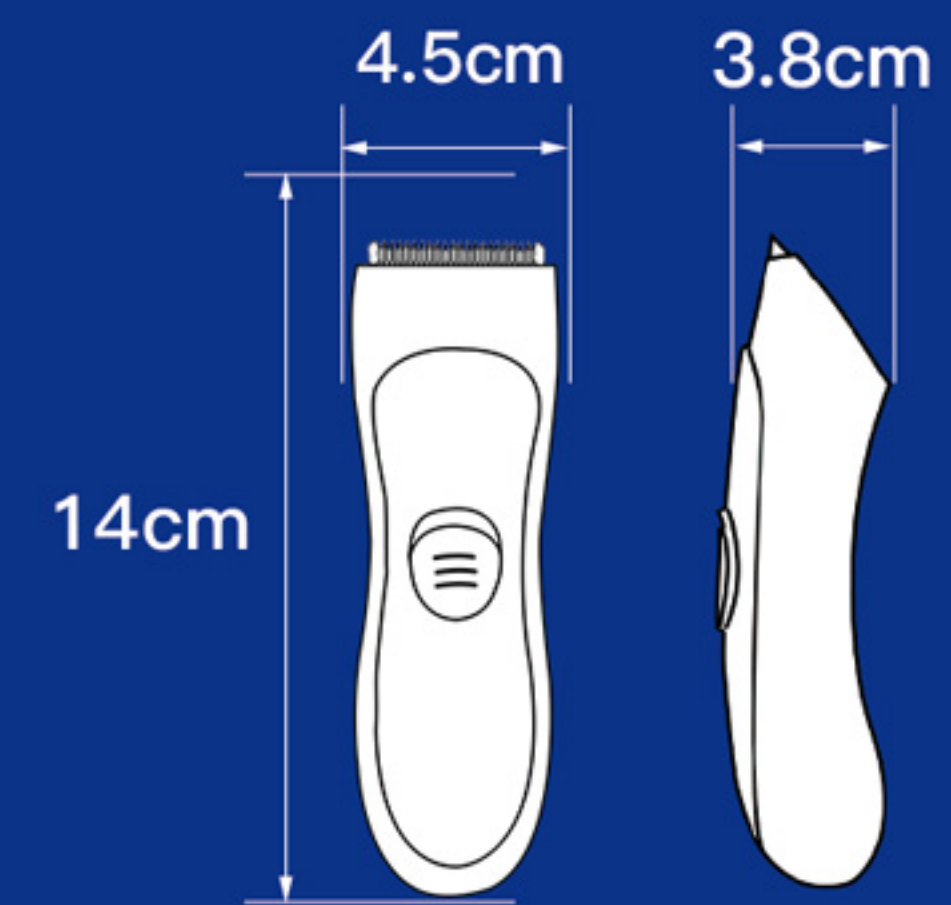

**ALL IN ONE
HAIR TRIMMER**

- > SHOWER SAFE & WATERPROOF
- > 6000RPM MOTOR
- > NO NICKS, NO CUTS
- > ERGONOMIC DESIGN
- > 45 MINS TRIMMING POWER

GMZD108

GUIDE COMB
Accessories

Adjustable
(9/12mm)

GUIDE COMB
Accessories

Adjustable
(3/6mm)

CABLE & BRUSH
Accessories

USB Charging
Cable
Cleaning Brush

BASE
Sold Separately

Base

PRODUCT PARAMETERS

Waterproof Grade	IPX6
Operating DB	Less than 50 db
Charging Mode	USB
Rated Voltage	5V
Rated Currency	1A
Rated Power	5W
Battery Capacity	320mah Li-ion
Charging Time	2 hours

PACKAGING SPECIFICATIONS

Product Net Weight	0.11kg
Dock	6.5*6.5*4cm
Package Size	0.34kg
Package Weight	0.4kg
With Base	40/Carton
Units per Carton	40*38*38cm
Carton Size	14kg
Carton Weight	

RoHS EMC FC
CE CCC UN38.3