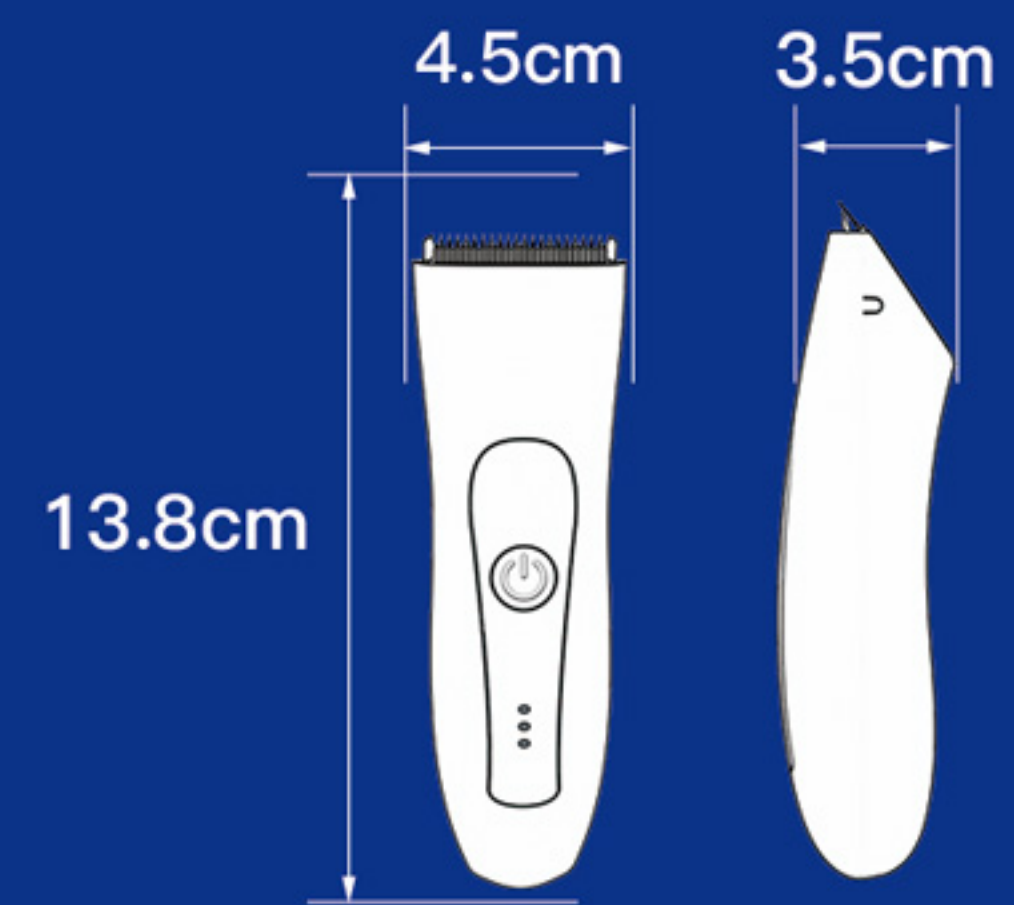

**ALL IN ONE
HAIR TRIMMER**

- > SHOWER SAFE & WATERPROOF
- > 6000RPM MOTOR
- > NO NICKS, NO CUTS
- > ERGONOMIC DESIGN
- > 90 MINS TRIMMING POWER

GMZD115

GUIDE COMB
Accessories

Adjustable
(9/12mm)

GUIDE COMB
Accessories

Adjustable
(3/6mm)

CABLE & BRUSH
Accessories

USB Charging
Cable
Cleaning Brush

PRODUCT PARAMETERS

Waterproof Grade	IPX6
Operating DB	Less than 55 db
Charging Mode	USB
Rated Voltage	5V
Rated Current	1A
Rated Power	5W
Battery Capacity	800mah Li-ion
Charging Time	2 Hours

PACKAGING SPECIFICATIONS

Product Net Weight	0.12kg
Package Size	17.9*9.3*7.2cm
Package Weight	0.35kg
Units per Carton	40 / Carton
Carton Size	39*37.5*40cm
Carton Weight	18.2kg

RoHS EMC FC
CE CCC UN38.3