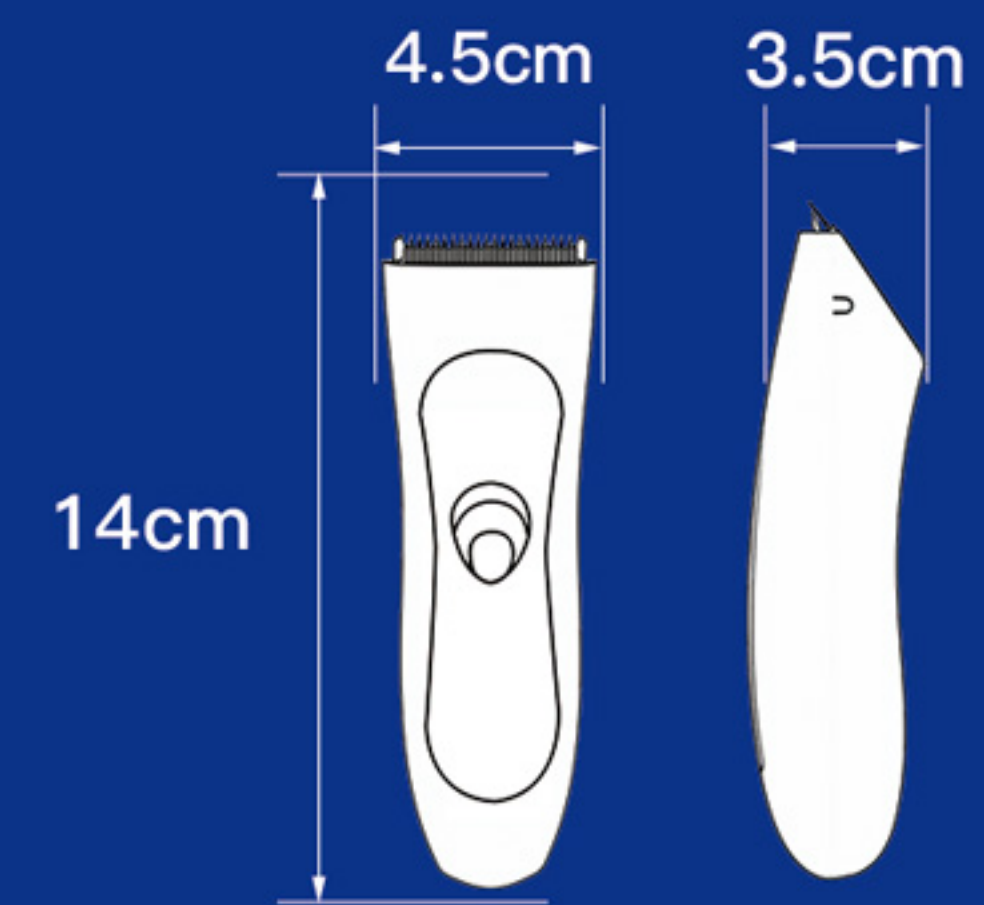

**ALL IN ONE
HAIR TRIMMER**

- > SHOWER SAFE & WATERPROOF
- > 6000RPM MOTOR
- > NO NICKS, NO CUTS
- > ERGONOMIC DESIGN
- > 45 MINS TRIMMING POWER

GMZD116

GUIDE COMB
Accessories

Adjustable
(9/12mm)

GUIDE COMB
Accessories

Adjustable
(3/6mm)

CABLE & BRUSH
Accessories

USB Charging
Cable
Cleaning Brush

PRODUCT PARAMETERS

| | |
|------------------|-----------------|
| Waterproof Grade | IPX6 |
| Operating DB | Less than 55 db |
| Charging Mode | USB |
| Rated Voltage | 5V |
| Rated Currency | 1A |
| Rated Power | 5W |
| Battery Capacity | 320mah Li-ion |
| Charging Time | 3 Hour |

PACKAGING SPECIFICATIONS

| | |
|--------------------|--------------|
| Product Net Weight | 0.116kg |
| Package Size | 17.8*9.3*7cm |
| Package Weight | 0.35kg |
| Units per Carton | 40 / Carton |
| Carton Size | 40*38*38cm |
| Carton Weight | 14kg |