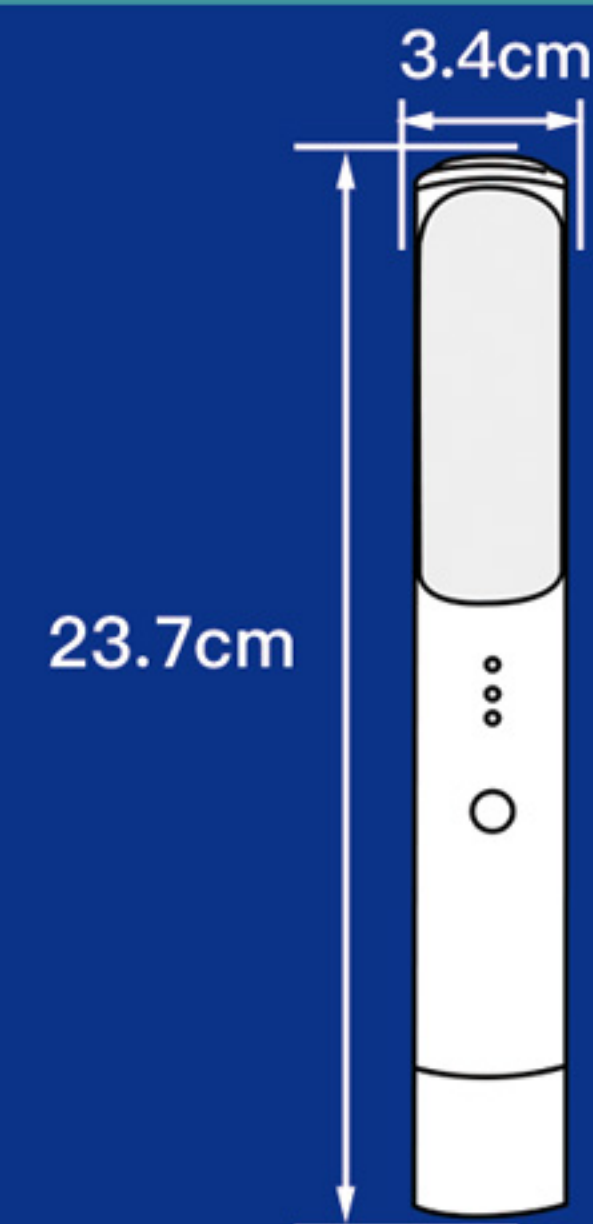

# STRAIGHTHAIR COMB SERIES

- > NEGATIVE IONHAIR CARE
- > STRAIGHT HAIRCURLY HAIR DUAL USE
- > ENCRYPTION COMB
- > ANTI SCALDING COMB
- > 3D FAST HEATINGROD TEETH
- >TEMPERATURE REGULATION

**GMZD801**

Multiple Color

### PRODUCT PARAMETERS

Charging Power	5V / 2A
Battery Capacity	5000mah
Usage Time	45min
Charging Time	3 Hour
Charging Interface	Type-c Charging
Hair Care Function	20 Million Negative Ions
Temperature Gear	3rd Gear ( 160°C / 175°C / 190°C)

### PACKAGING SPECIFICATIONS

Weight	250g
Product Size	23.7*3.4*4.1cm
Package Size	24.8*7.5*4.6mm

**RoHS EMC FC**  
**CE CCC UN38.3**